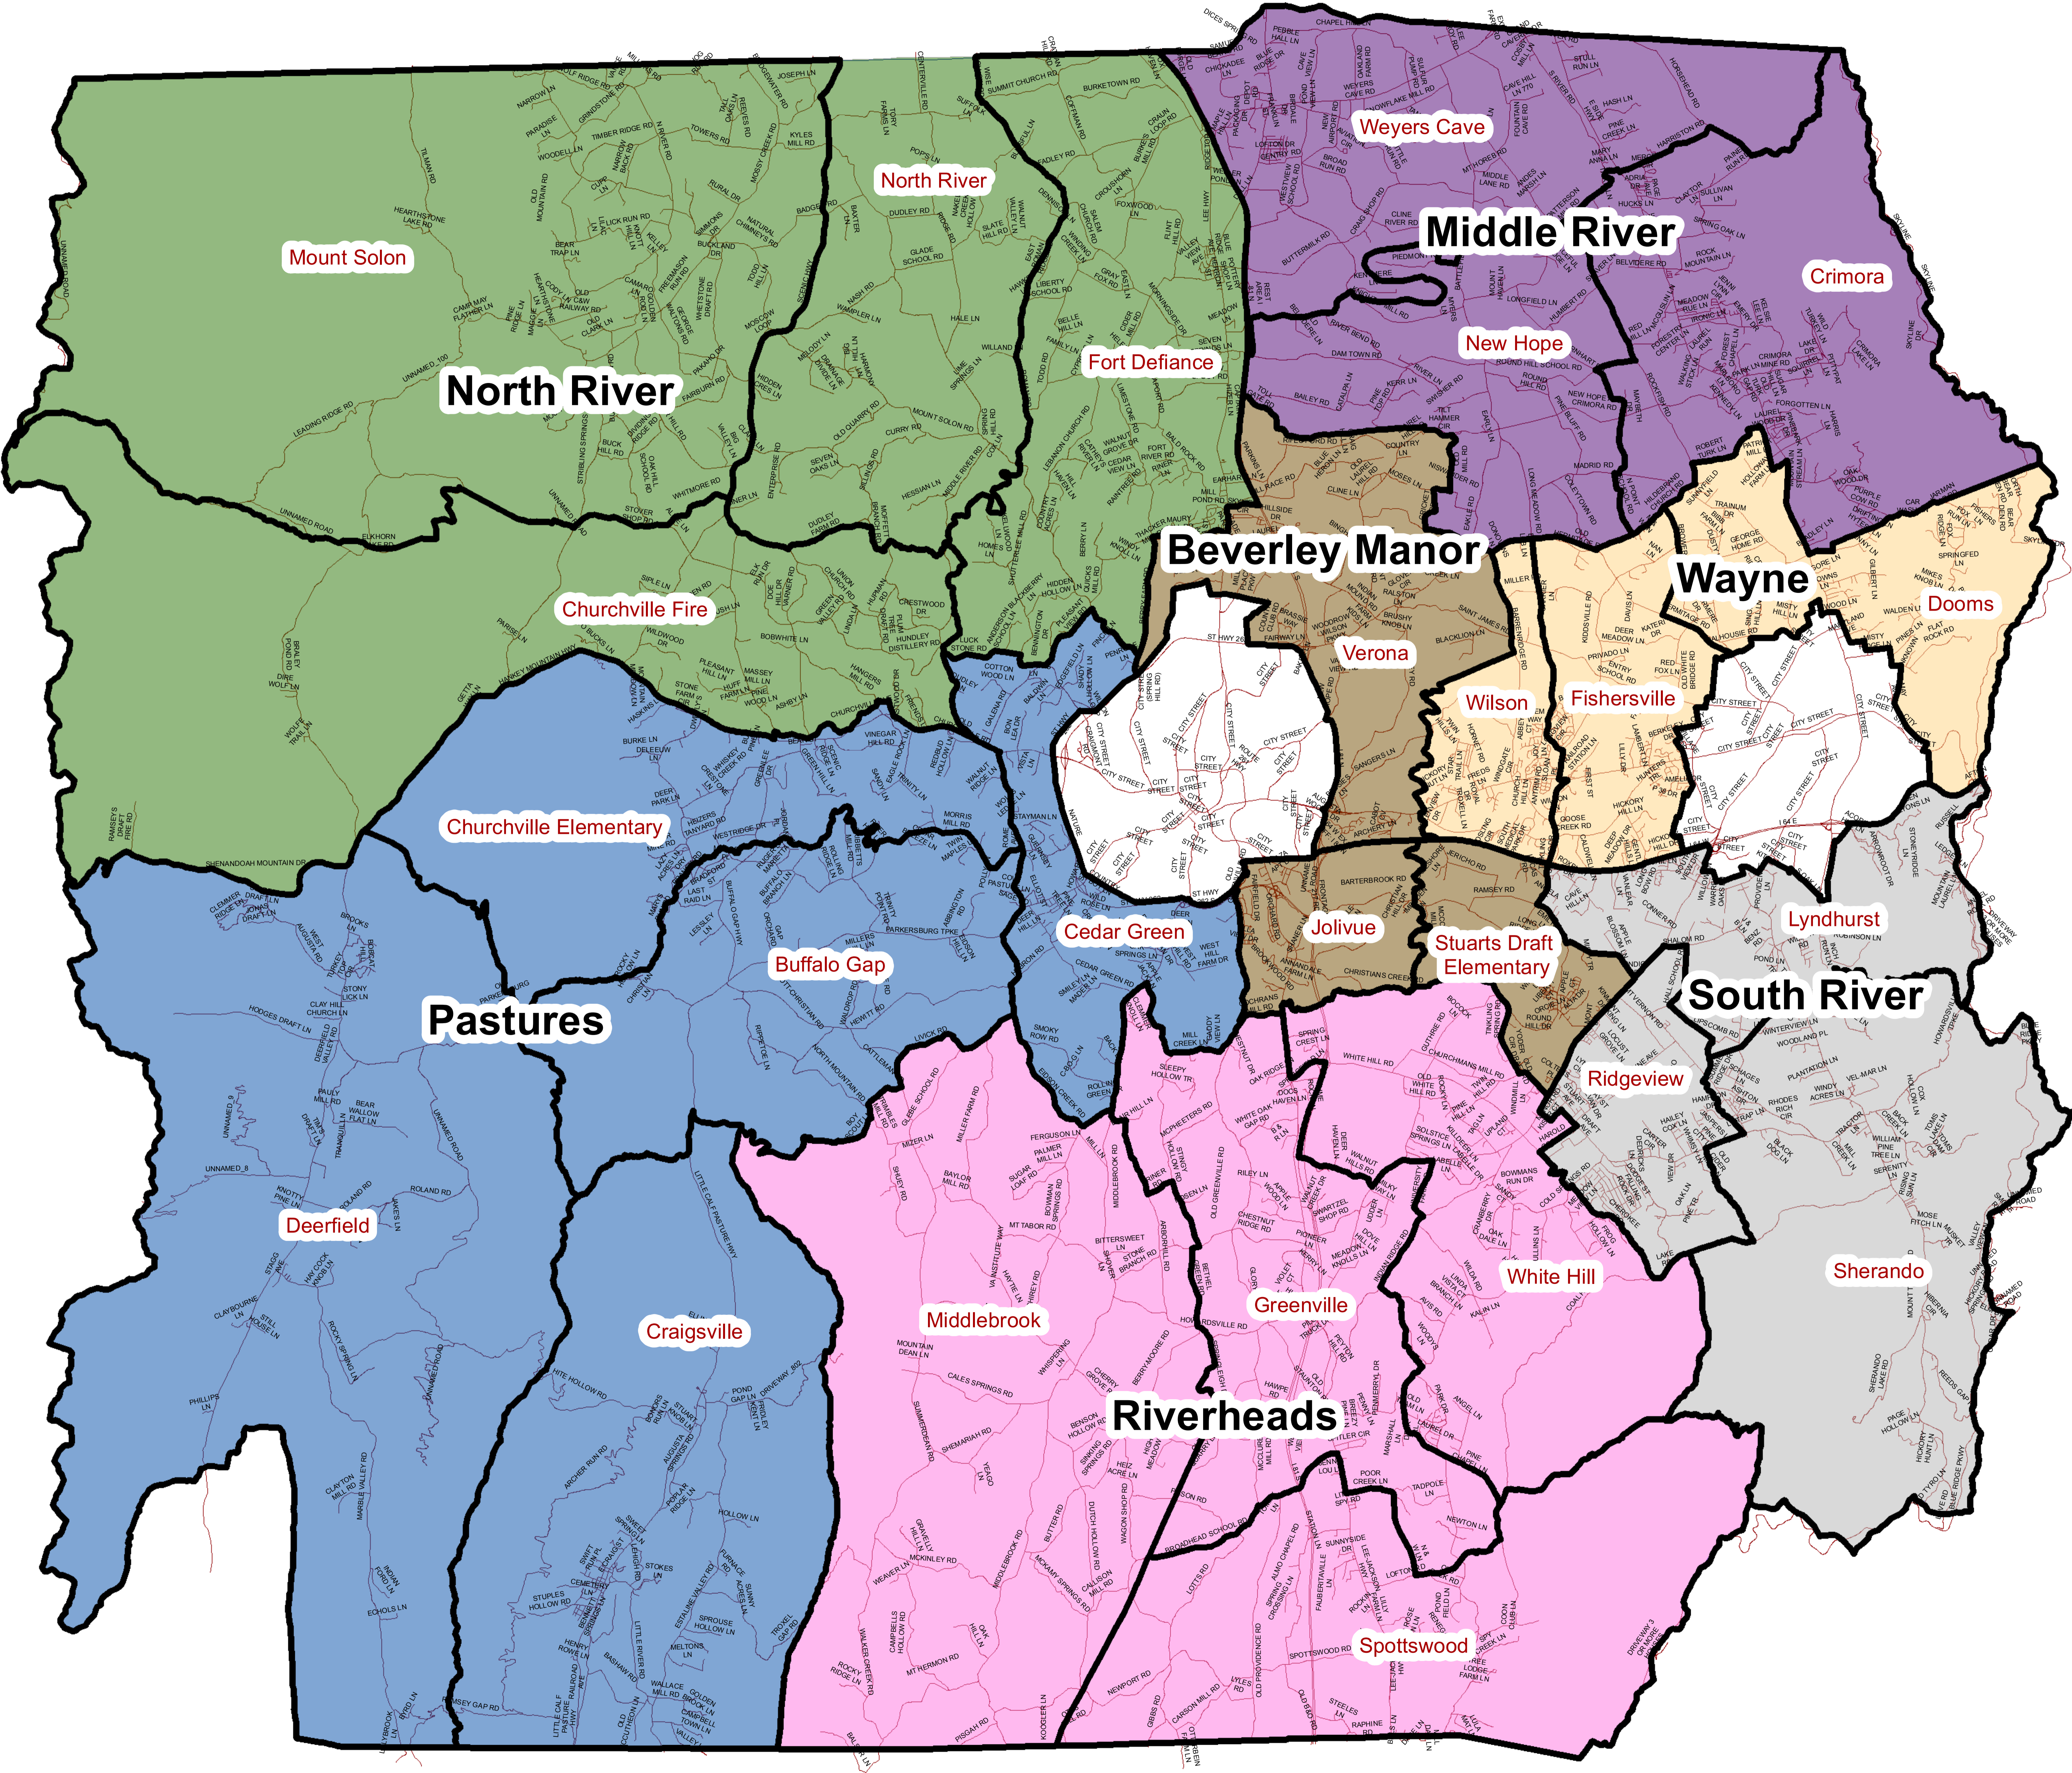

# Magisterial Districts and Precincts 2015

**Magisterial Districts and Precincts**  
 Magisterial\_Districts\_2011

<all other values>

**Dist\_Name**

- Beverley Manor
- Middle River
- North River
- Pastures
- Riverheads
- South River
- Wayne
- streets
- County boundary